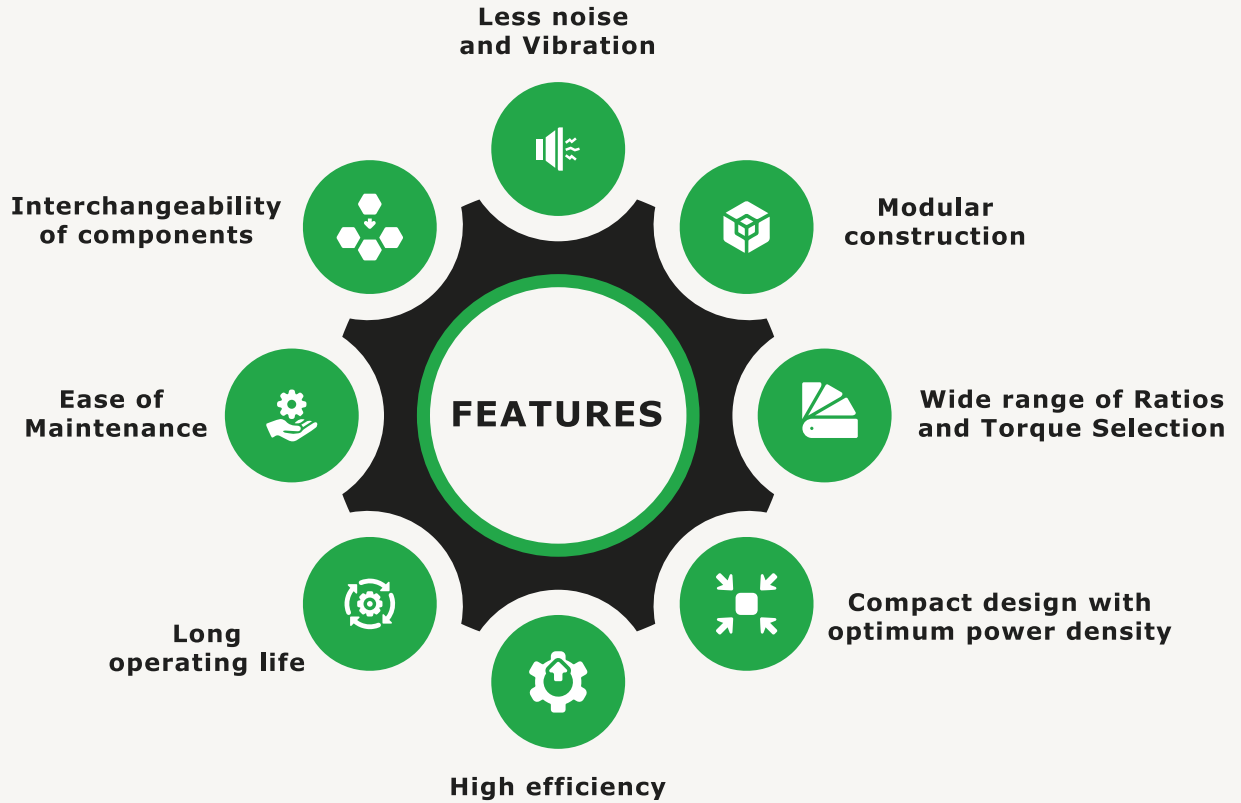

Mounting Configurations

Foot, Flange, Shaft and Agitator mounting

Input Shaft Type

Free Solid Input and Hollow Input Shafts

Output Shaft Type

Free Solid Output and Hollow Output Shafts

Available Types of gear boxes

Inline, Bevel, Helical-Planetary, Worm-Planetary, Shaft Mounted

veero care

At **Veero Care** - Gear Box Service Centre, We provide overhauling and reconditioning of the gear boxes regardless of the make. We have a proven experience in the critical application of gearbox refurbishment, allowing us to repair almost anything and perform reverse engineering and remanufacturing if required.