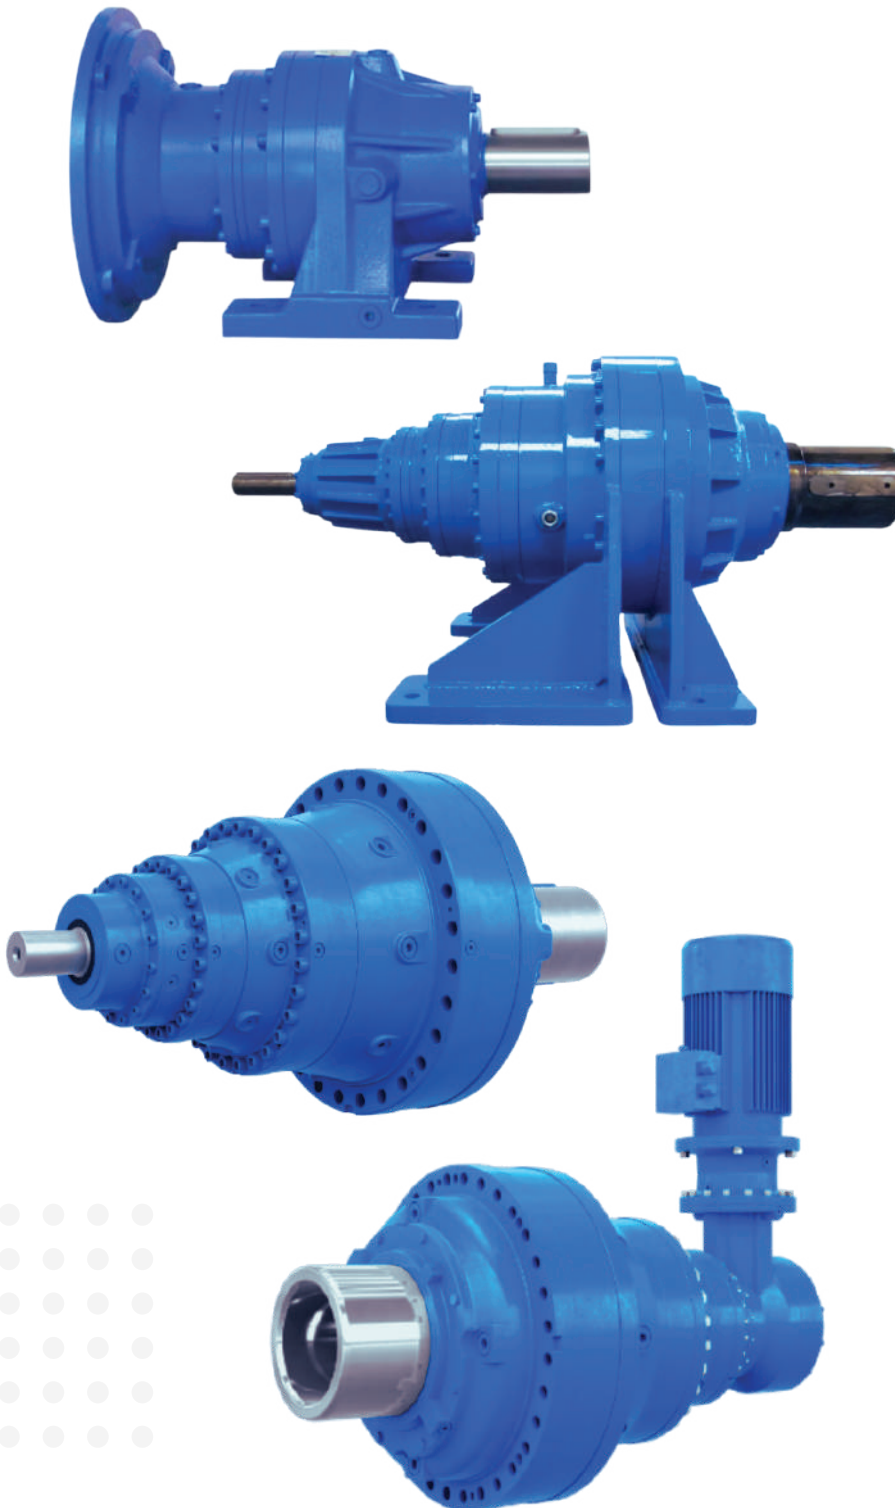

Veero India, is a fast growing and leading company in designing and manufacturing Planetary gear boxes and custom made gear boxes. We pride ourselves on our core strengths, uncompromising product quality, a diverse range of production capabilities and a flexible organizational structure. With 15+ years of industry experience, we guarantee unparalleled reliability and security in both our products and services.

Reduction Ratio Range

3.60:1 to 50000:1 and higher ratios on request

Rated Torque Range

0.40 Kg-m to 7825000 Kg-m and more

Input Power Range

0.18 kW to 750 kW and more

Number of Stages Available

Single, Double, Triple and Quadruple